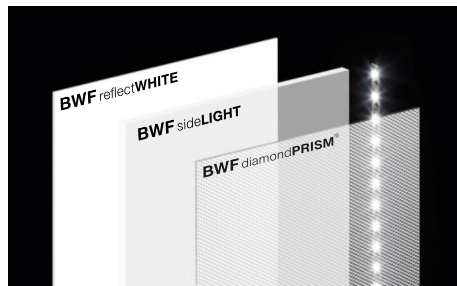

BWF sideLIGHT sheet

## BWF sideLIGHT

Homogeneous LED surface light with side-fed LED light

- application in flat lighting systems

Use the 6 mm thick BWF sideLIGHT sheet in combination with:

- our highly reflective BWF reflectWHITE sheet for **high luminaire efficiency**
- our BWF colourLED<sup>®</sup> diffusor sheet 1mm for **very homogeneous light surfaces** or
- BWF diamondPRISM<sup>®</sup> for **ideal, glare-free light** due to the excellent properties of our microprismatic sheet

**BWF sideLIGHT with BWF colourLED<sup>®</sup>:**

**LDC with BWF colourLED<sup>®</sup>:**

**BWF sideLIGHT with BWF diamondPRISM<sup>®</sup>:**

**LDC with BWF diamondPRISM<sup>®</sup>:**

Zertifiziert nach ISO 9001:2008