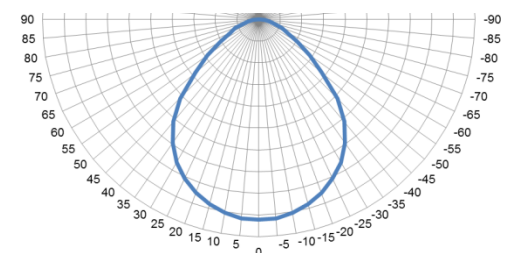

LDC with BWF diamondPRISM®: