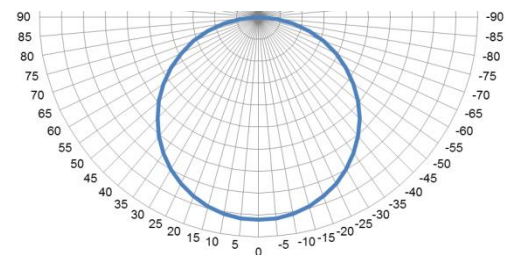

LDC with BWF colourLED®: