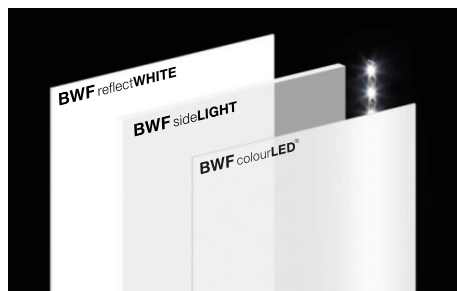

BWF sideLIGHT sheet

## BWF sideLIGHT

Homogeneous LED surface light with side-fed LED light

- application in flat lighting systems

Use the 6 mm thick BWF sideLIGHT sheet in combination with:

- our highly reflective BWF reflectWHITE sheet for **high luminaire efficiency**
- our BWF colourLED<sup>®</sup> diffusor sheet 1mm for **very homogeneous light surfaces** or
- BWF diamondPRISM<sup>®</sup> for **ideal, glare-free light** due to the excellent properties of our microprismatic sheet

**BWF sideLIGHT with BWF colourLED<sup>®</sup>:**

**LDC with BWF colourLED<sup>®</sup>:**

**BWF sideLIGHT with BWF diamondPRISM<sup>®</sup>:**

**LDC with BWF diamondPRISM<sup>®</sup>:**

Zertifiziert nach ISO 9001:2008